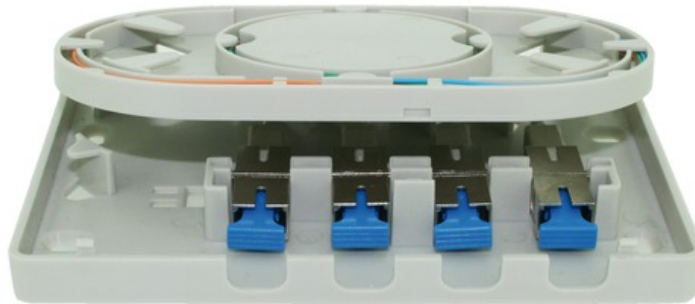

4 ports SC simplex empty ONT GGM ONT4SCS

This termination box is suitable for FTTx applications and can accept up to 4 fibers (SC simplex adapter type).

- Max capacity: 4 fibers
- SC simplex adapter type required
- Indoor use
- Suitable for G652 and G657 fiber
- Easy access (removable cover)
- Lockable splice tray by clip
- Fusion splices
- Aside cable entries for max 5 mm round cable OD (breakable plastic)
- White color (RAL 9010)
- Dimensions: 150 x 110 x 30 mm (H x W x D)
- Weight: 0,140 kg
- Operating temperature: - 25 °C to + 40 °C
- Supplies with 4 cable ties