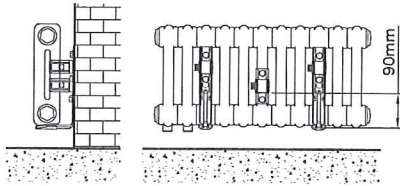

H mm	245-299	300-369	370-484	485-679	680-1000	1001-1500	1501-2200
	SMB2T	SMB30	SMB40	SMB50	SMB75	SMB2T	
	max. 100kg	max. 100kg	max. 100kg	max. 100kg	max. 100kg	max. 100kg	
Model							
2xSMB	4-20 El.	4-20 El.	4-20 El.	4-20 El.	4-15 El.	4-15 El.	4-10 El.
3xSMB	21-35 El.	21-35 El.	21-35 El.	21-35 El.	16-30 El.	16-30 El.	13-22 El.
4xSMB	36-50 El.	36-50 El.	36-50 El.	36-50 El.	31-45 El.	31-45 El.	23-32 El.
5xSMB	51-65 El.	51-65 El.	51-60 El.	51-60 El.	46-60 El.	46-60 El.	33-42 El.

SMB2T H=245-299mm

SMB2T H=1001-2200mm

SMB30/40/50/75