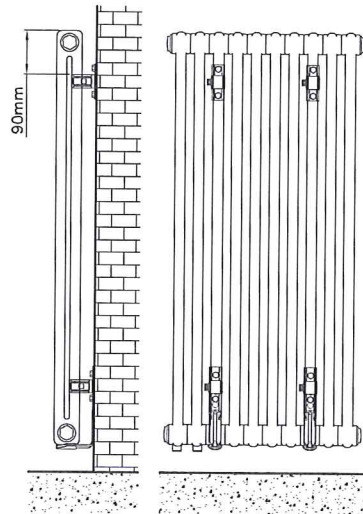

H mm	245-299	300-369	370-484	485-679	680-1000	1001-1500	1501-2200
	SMB2T	SMB30	SMB40	SMB50	SMB75	SMB2T	
	max. 100kg	max. 100kg	max. 100kg	max. 100kg	max. 100kg	max. 100kg	
Model							
2xSMB	4-20 El.	4-20 El.	4-20 El.	4-20 El.	4-15 El.	4-15 El.	4-10 El.
3xSMB	21-35 El.	21-35 El.	21-35 El.	21-35 El.	16-30 El.	16-30 El.	13-22 El.
4xSMB	36-50 El.	36-50 El.	36-50 El.	36-50 El.	31-45 El.	31-45 El.	23-32 El.
5xSMB	51-65 El.	51-65 El.	51-60 El.	51-60 El.	46-60 El.	46-60 El.	33-42 El.

SMB2T H=245-299mm

SMB2T H=1001-2200mm

SMB30/40/50/75