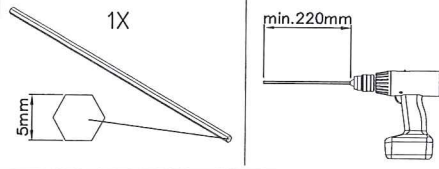

H mm	245-299	300-369	370-484	485-679	680-1000	1001-1500	1501-2200
	SMB2T	SMB30	SMB40	SMB50	SMB75	SMB2T	
	max. 100kg	max. 100kg	max. 100kg	max. 100kg	max. 100kg	max. 100kg	
Model							
2xSMB	4-20 El.	4-20 El.	4-20 El.	4-20 El.	4-15 El.	4-15 El.	4-10 El.
3xSMB	21-35 El.	21-35 El.	21-35 El.	21-35 El.	16-30 El.	16-30 El.	13-22 El.
4xSMB	36-50 El.	36-50 El.	36-50 El.	36-50 El.	31-45 El.	31-45 El.	23-32 El.
5xSMB	51-65 El.	51-65 El.	51-60 El.	51-60 El.	46-60 El.	46-60 El.	33-42 El.

SMB2T H=245-299mm

SMB2T H=1001-2200mm

SMB30/40/50/75