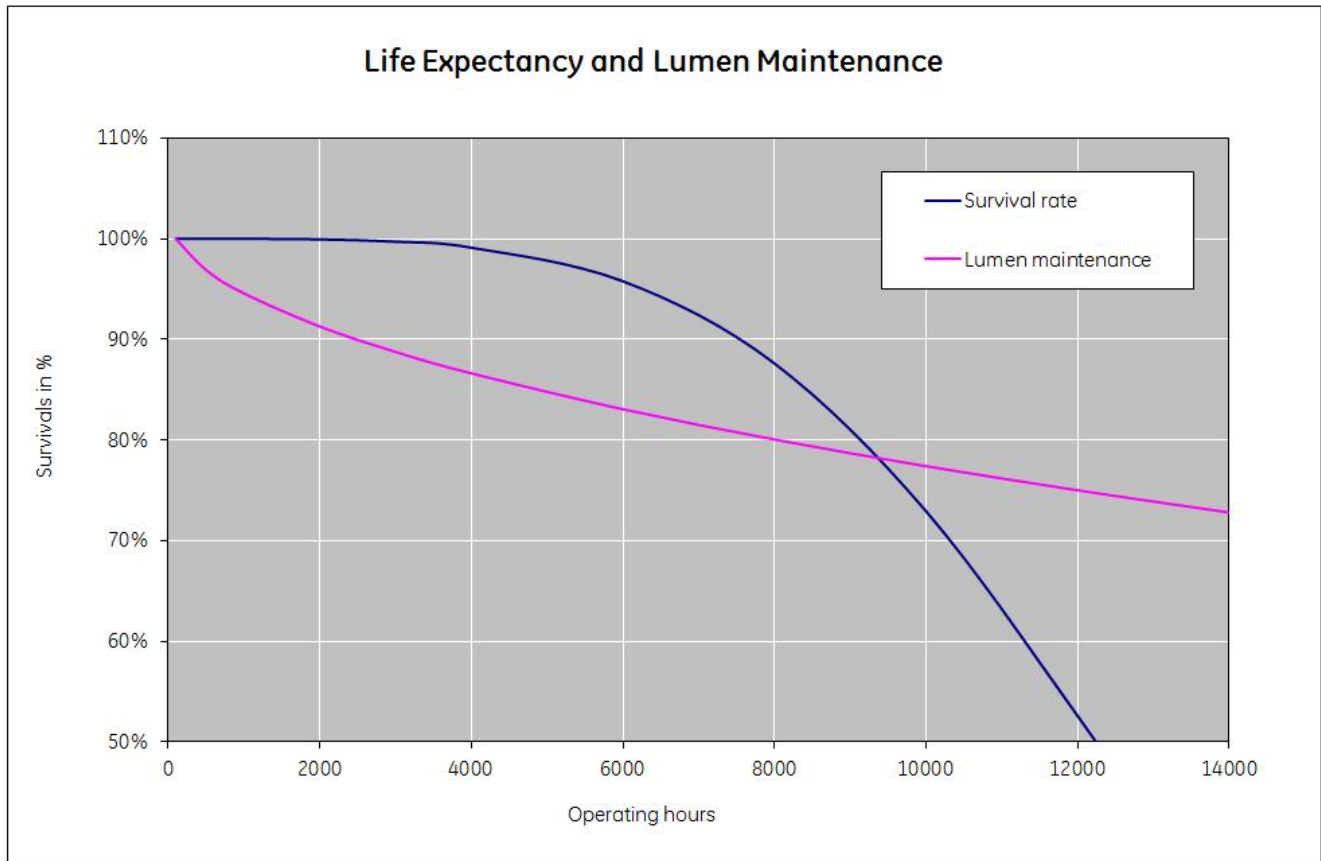

Survival data

Downloads & Links

[Go to the catalog site (HTTP)](#)

[Product family datasheet (PDF)](#)

[CFL Non-Integrated Spectrum Catalogue (PDF)](#)

[LongLast™ Biax™ D and D/E Data sheet (PDF)](#)

[Lighting design tools & calculators (HTTP)](#)

[Disposing and Cleaning of CFL Lamps (HTTP)](#)

[High-res images / Technical drawings (HTTP)](#)

[Certificate for the Quality Management System of GE Lighting EMEA (PDF)](#)

[Certificate for the Environmental Management System of GE Lighting EMEA (PDF)](#)