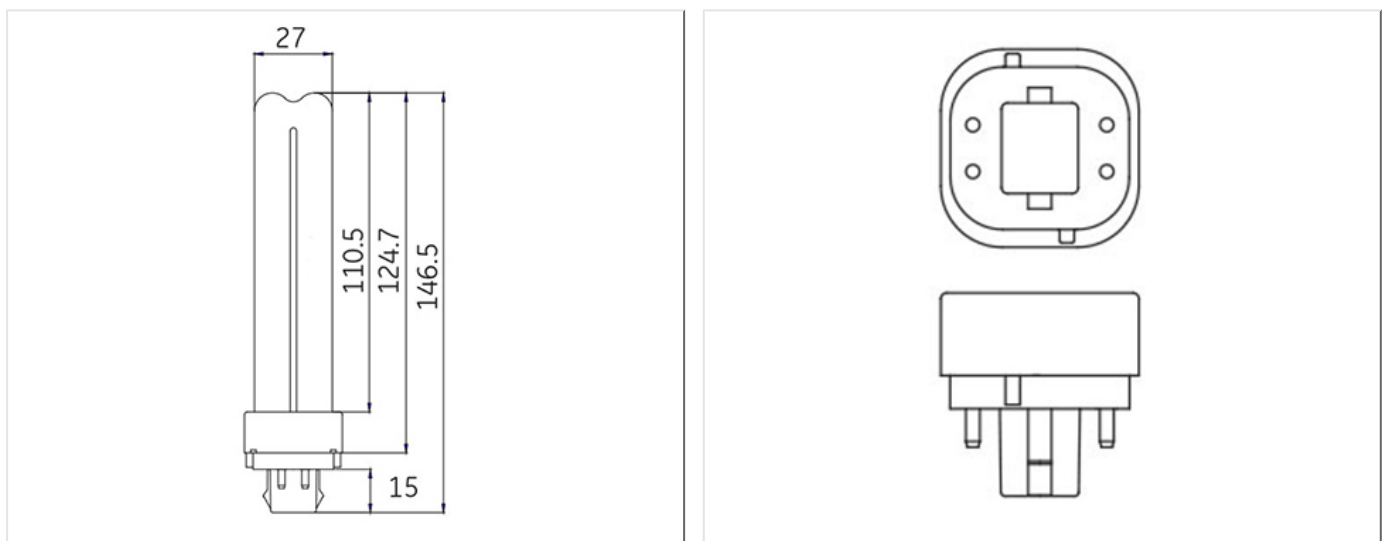

Electrical data

Nominal power [W]	18
Nominal lamp voltage [V]	100
Operating Temperature (MIN) [°C]	-15
Starting ambient temperature range	-15
Dimming Capability	Yes

Logistic data

DUN Code	30043168128699
EAN Code	43168128698
Pack Quantity	10
Inner pack type	BOX
Layer quantity	600 EUR, 750 UK
Layer quantity EUR	600
Layer quantity UK	750
Pallet quantity EUR (PC)	3600
Pallet quantity UK (PC)	3750
Outer case size	191 x 82 x 172 (mm)

Technical drawing