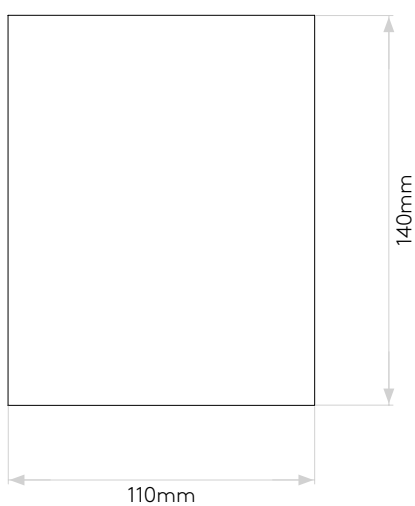

Please note that some dimensions may vary slightly due to manufacturing tolerances, this includes cable entry and fixing holes

Veuillez noter que certaines dimensions peuvent varier légèrement en raison des tolérances de fabrication, y compris l'entrée de câble et les trous de fixation.

Bitte beachten Sie, dass die Maße Fertigungstoleranzen unterliegen und daher in geringem Umfang von der angegebenen Größe abweichen können. Dies gilt auch für Kabeleingänge und Befestigungslöcher.

Si prega notare che possono esserci piccole variazioni in alcune dimensioni dovute alle tolleranze di produzione, queste includono l'ingresso del cavo e i fori di fissaggio.