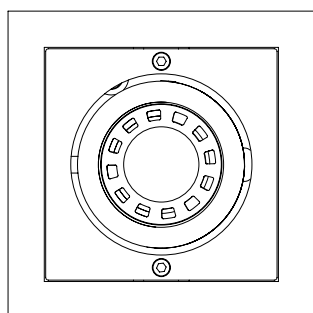

Please note that some dimensions may vary slightly due to manufacturing tolerances, this includes cable entry and fixing holes

Veuillez noter que certaines dimensions peuvent varier légèrement en raison des tolérances de fabrication, y compris l'entrée de câble et les trous de fixation.

Bitte beachten Sie, dass die Maße Fertigungstoleranzen unterliegen und daher in geringem Umfang von der angegebenen Größe abweichen können. Dies gilt auch für Kabeleingänge und Befestigungslöcher.

Si prega notare che possono esserci piccole variazioni in alcune dimensioni dovute alle tolleranze di produzione, queste includono l'ingresso del cavo e i fori di fissaggio.