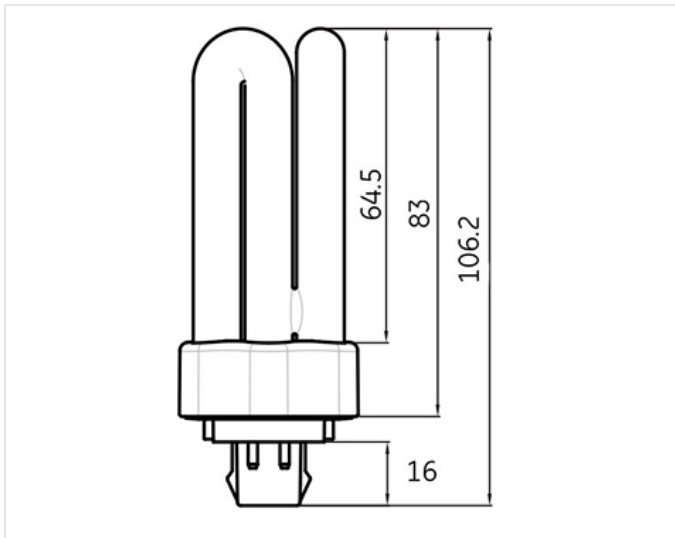

Logistic data

DUN Code	10043168343913
EAN Code	43168343916
Pack Quantity	10
Layer quantity	320 EUR, 360 UK
Layer quantity EUR	320
Layer quantity UK	360
Pallet quantity EUR (PC)	2240
Pallet quantity UK (PC)	2520
Outer case size	266 x 108 x 127 (mm)

Technical drawing