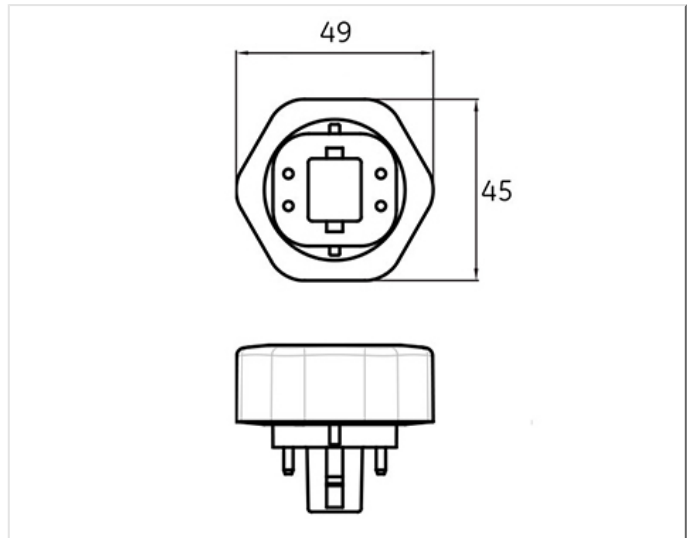

Logistic data

DUN Code	10043168343913
EAN Code	43168343916
Pack Quantity	10
Layer quantity	320 EUR, 360 UK
Layer quantity EUR	320
Layer quantity UK	360
Pallet quantity EUR (PC)	2240
Pallet quantity UK (PC)	2520
Outer case size	266 x 108 x 127 (mm)

Technical drawing