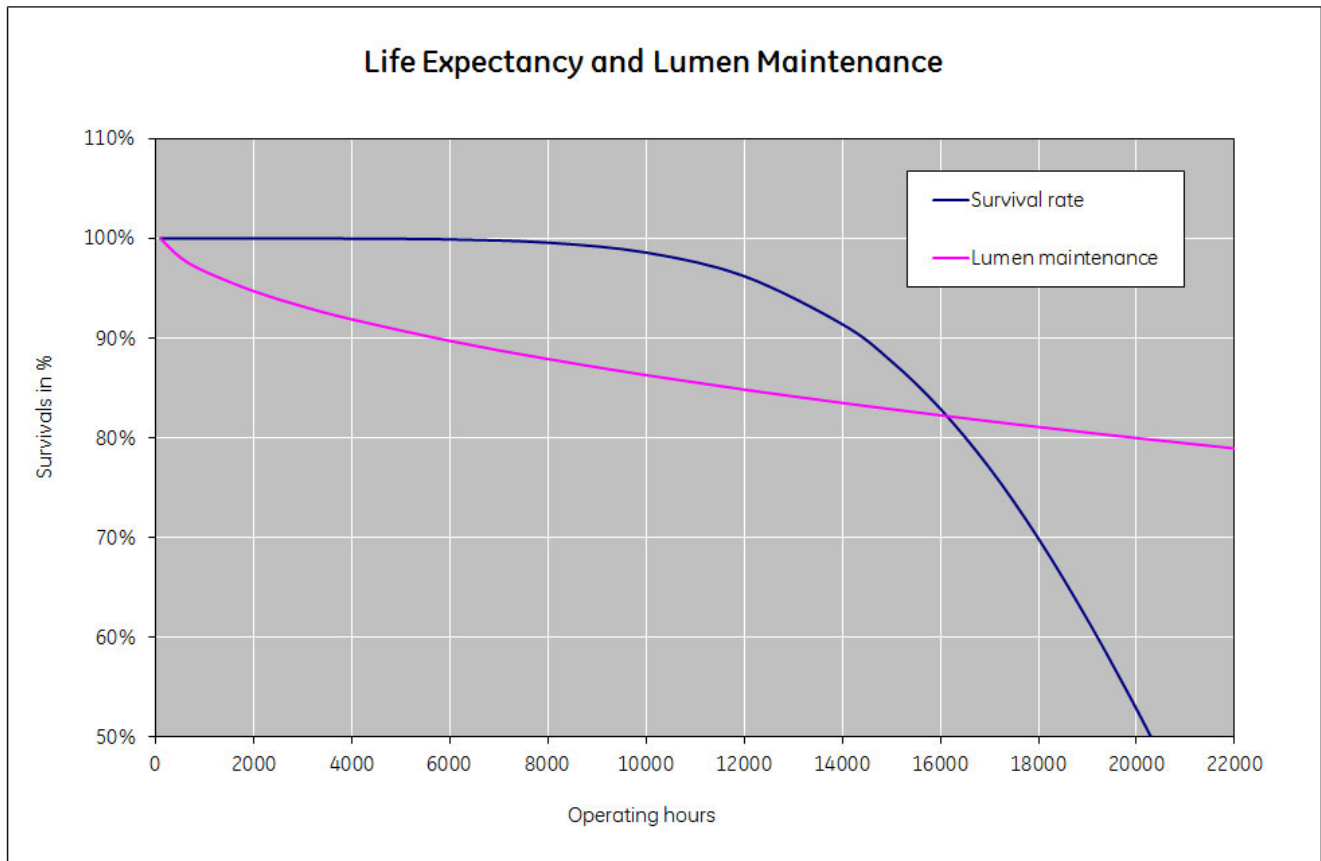

Survival data

Downloads & Links

[Go to the catalog site (HTTP)](#)

[CFL Non-Integrated Spectrum Catalogue (PDF)](#)

[Biax™ T and T/E Data sheet (PDF)](#)

[Lighting design tools & calculators (HTTP)](#)

[Disposing and Cleaning of CFL Lamps (HTTP)](#)

[High-res images / Technical drawings (HTTP)](#)

[Certificate for the Quality Management System of GE Lighting EMEA (PDF)](#)

[Certificate for the Environmental Management System of GE Lighting EMEA (PDF)](#)